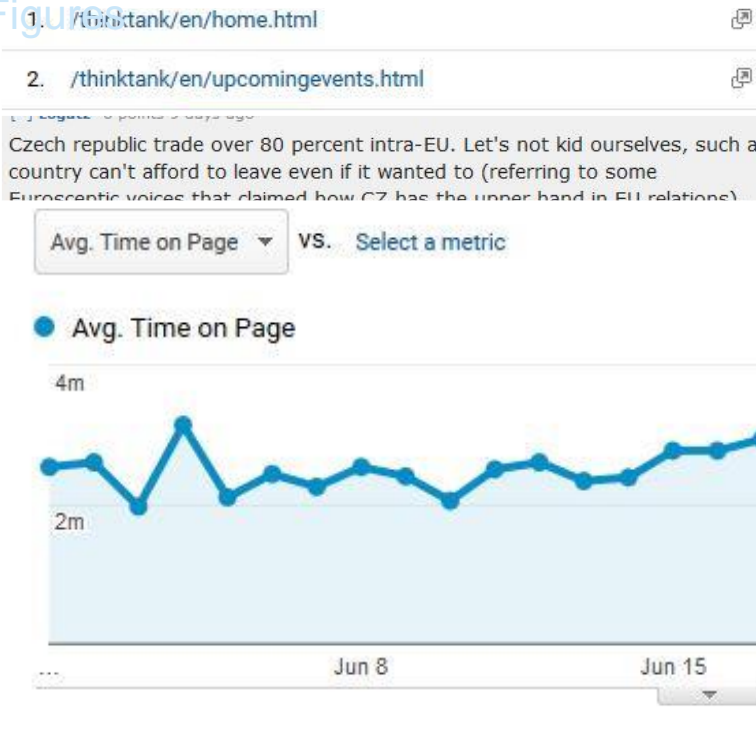

(Alternative: system diagram by **Ellen Mac**)

Copy

Wireframes

ircular economy

CLICK ON THE GRAPHICS FOR MORE INFO

Design

Development

Increased time spent on page

They are regularly among the most consulted pages on the European Think Tank. Judging by the comments, people are exploring the infographic to support their arguments or to learn something new. While the average for the whole Europarl Think Tank is about 2.5min.